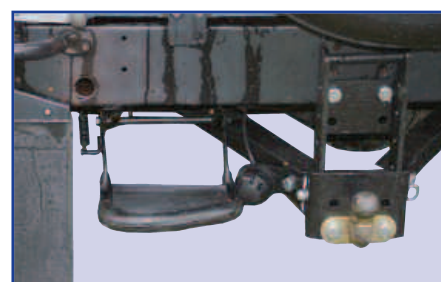

IN THIS SECTION....

SIDE & REAR STEPS

Defender	25
Discovery	26
Freelander	27
Range Rover	28

SIDE & REAR STEPS

DA4046

DA4060

DA4070

DA4070B

DA4101

STC7631

Defender

DA4046	90 including Td5	Side step - pair	Chequer plate
DA4060	110 including Td5	Side step - pair	Rubber top
DA4070		Rear tow ball step - double	Zinc plated
DA4070B		Rear tow ball step - double	Black
DA4101	90 including Td5	Side step - pair	Rubber top
STC7631		Side step	Folding
STC7632		Rear door step	Folding

STC50032

DA5640

VTD500010

VTD500020

VTK500010

Discovery

DA4047	Discovery 1	Side runners	Black rubber	Pair
RTC9505AC	Discovery 1	Rear retractable step		
RTC9593AA	Discovery 1	Spare shock absorber for rear retractable step (RTC9505AC)		
STC8130AB	Discovery 1	Side runners	Chevron tread	Pair
DA4258	Discovery 2	Side runners - including mudflaps	Black rubber	Pair
KVL100040	Discovery 2	Spare shock absorber for rear retractable step		
STC50030	Discovery 2	Side runners - including mudflaps	Chevron tread	Pair
STC50031	Discovery 2	Side runners - including mudflaps	Oasis tread	Pair
STC50032	Discovery 2	Side runners	Stainless steel	Pair
DA5640	Discovery 3	Side runners		Pair
		Mudflaps - Front CAS500010PCL, Rear CAT500010PCL		
VTD500010	Discovery 3	Black steel side protection tubes		Pair
VTD500020	Discovery 3	Stainless steel side protection tubes		Pair
VTK500010	Discovery 3	Side runners		Pair