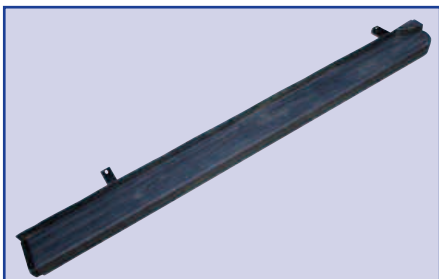

DA4101

STC7631

Defender

DA4046	90 including Td5	Side step - pair	Chequer plate
DA4060	110 including Td5	Side step - pair	Rubber top
DA4070		Rear tow ball step - double	Zinc plated
DA4070B		Rear tow ball step - double	Black
DA4101	90 including Td5	Side step - pair	Rubber top
STC7631		Side step	Folding
STC7632		Rear door step	Folding

STC7632

SIDE & REAR STEPS - continued

DA4047

RTC9505AC

STC8130AB

DA4258

STC50030

STC50031

STC50032

DA5640

VTD500010

VTD500020

VTK500010

Discovery

DA4047	Discovery 1	Side runners	Black rubber	Pair
RTC9505AC	Discovery 1	Rear retractable step		
RTC9593AA	Discovery 1	Spare shock absorber for rear retractable step (RTC9505AC)		
STC8130AB	Discovery 1	Side runners	Chevron tread	Pair
DA4258	Discovery 2	Side runners - including mudflaps	Black rubber	Pair
KVL100040	Discovery 2	Spare shock absorber for rear retractable step		
STC50030	Discovery 2	Side runners - including mudflaps	Chevron tread	Pair
STC50031	Discovery 2	Side runners - including mudflaps	Oasis tread	Pair
STC50032	Discovery 2	Side runners	Stainless steel	Pair
DA5640	Discovery 3	Side runners		Pair
		Mudflaps - Front CAS500010PCL, Rear CAT500010PCL		
VTD500010	Discovery 3	Black steel side protection tubes		Pair
VTD500020	Discovery 3	Stainless steel side protection tubes		Pair
VTK500010	Discovery 3	Side runners		Pair