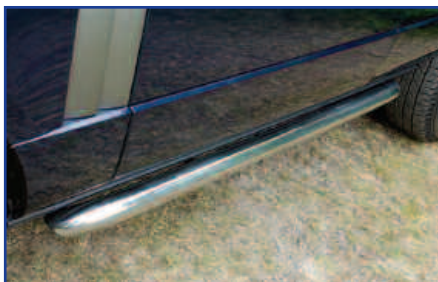

SIDE & REAR STEPS - continued

VUB001230

Range Rover

DA4047	Range Rover Classic	Side runners	Black rubber	Pair
STC8505AA	Range Rover P38	Side runners - not including mudflaps	Oasis pattern	Pair
STC8535	Range Rover P38	Front mudflaps for use with STC8505AA		
DA5641	Range Rover L322	Side runners		Pair
	Mudflaps - Rear CAT500070PMA			
DA5641S	Range Rover L322	Short side runners		Pair
	Mudflaps - Front (up to chassis 5A999999) CAS000150PMA, (from chassis 6A198416) CAS500060PMA			
	Rear - CAT500070PMA			
VUB001230	Range Rover L322	Stainless steel side protection tubes		Pair
VUB002510	Range Rover L322	Black steel side protection tubes		Pair
	Note - Tubes can be fitted with or without front mudflaps			
VUB503660	Range Rover L322	Side step including front mudflaps		Pair
DA5642	Range Rover Sport	Side runners		Pair
	Mudflaps - Front CAS500070PCL, Rear CAT500120PCL			
VTK500020	Range Rover Sport	Side steps		Pair