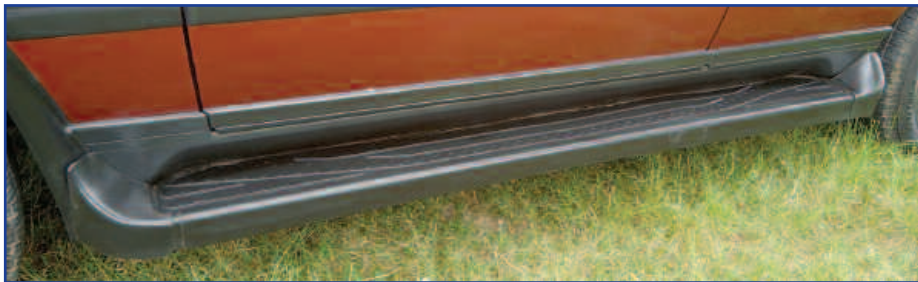

Need sandtracks?

Find them in the off-road equipment section!

BE PART OF IT!

SIDE & REAR STEPS - continued

DA4047

STC8505AA

DA5641

VUB001230

VUB002510

VUB503660

DA5642

VTK500020

Range Rover

DA4047	Range Rover Classic	Side runners	Black rubber	Pair
STC8505AA	Range Rover P38	Side runners - not including mudflaps	Oasis pattern	Pair
STC8535	Range Rover P38	Front mudflaps for use with STC8505AA		
DA5641	Range Rover L322	Side runners		Pair
	Mudflaps - Rear CAT500070PMA			
DA5641S	Range Rover L322	Short side runners		Pair
	Mudflaps - Front (up to chassis 5A999999) CAS000150PMA, (from chassis 6A198416) CAS500060PMA			
	Rear - CAT500070PMA			
VUB001230	Range Rover L322	Stainless steel side protection tubes		Pair
VUB002510	Range Rover L322	Black steel side protection tubes		Pair
	Note - Tubes can be fitted with or without front mudflaps			
VUB503660	Range Rover L322	Side step including front mudflaps		Pair
DA5642	Range Rover Sport	Side runners		Pair
	Mudflaps - Front CAS500070PCL, Rear CAT500120PCL			
VTK500020	Range Rover Sport	Side steps		Pair