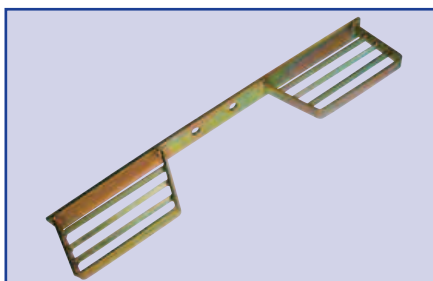

IN THIS SECTION....

SIDE & REAR STEPS

Defender	25
Discovery	26
Freelander	27
Range Rover	28

SIDE & REAR STEPS

DA4046

DA4060

DA4070

DA4070B

DA4101

STC7631

Defender

DA4046	90 including Td5	Side step - pair	Chequer plate
DA4060	110 including Td5	Side step - pair	Rubber top
DA4070		Rear tow ball step - double	Zinc plated
DA4070B		Rear tow ball step - double	Black
DA4101	90 including Td5	Side step - pair	Rubber top
STC7631		Side step	Folding
STC7632		Rear door step	Folding

STC7632

SIDE & REAR STEPS - continued

DA4047

RTC9505AC

STC8130AB

DA4258

STC50030

STC50031

STC50032

DA5640

VTD500010

VTD500020

VTK500010

Discovery

DA4047	Discovery 1	Side runners	Black rubber	Pair
RTC9505AC	Discovery 1	Rear retractable step		
RTC9593AA	Discovery 1	Spare shock absorber for rear retractable step (RTC9505AC)		
STC8130AB	Discovery 1	Side runners	Chevron tread	Pair
DA4258	Discovery 2	Side runners - including mudflaps	Black rubber	Pair
KVL100040	Discovery 2	Spare shock absorber for rear retractable step		
STC50030	Discovery 2	Side runners - including mudflaps	Chevron tread	Pair
STC50031	Discovery 2	Side runners - including mudflaps	Oasis tread	Pair
STC50032	Discovery 2	Side runners	Stainless steel	Pair
DA5640	Discovery 3	Side runners		Pair
		Mudflaps - Front CAS500010PCL, Rear CAT500010PCL		
VTD500010	Discovery 3	Black steel side protection tubes		Pair
VTD500020	Discovery 3	Stainless steel side protection tubes		Pair
VTK500010	Discovery 3	Side runners		Pair