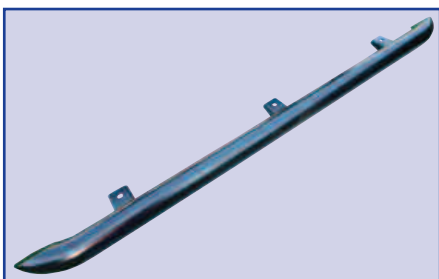

IN THIS SECTION....

SIDE & REAR STEPS

Defender	25
Discovery	26
Freelander	27
Range Rover	28

SIDE & REAR STEPS

DA4046

DA4060

DA4070

DA4070B

DA4101

STC7631

Defender

DA4046	90 including Td5	Side step - pair	Chequer plate
DA4060	110 including Td5	Side step - pair	Rubber top
DA4070		Rear tow ball step - double	Zinc plated
DA4070B		Rear tow ball step - double	Black
DA4101	90 including Td5	Side step - pair	Rubber top
STC7631		Side step	Folding
STC7632		Rear door step	Folding

STC7632

SIDE & REAR STEPS - continued

DA4047

RTC9505AC

STC8130AB

DA4258

STC50030

STC50031

STC50032

DA5640

VTD500010

VTD500020

VTK500010

Discovery

DA4047	Discovery 1	Side runners	Black rubber	Pair
RTC9505AC	Discovery 1	Rear retractable step		
RTC9593AA	Discovery 1	Spare shock absorber for rear retractable step (RTC9505AC)		
STC8130AB	Discovery 1	Side runners	Chevron tread	Pair
DA4258	Discovery 2	Side runners - including mudflaps	Black rubber	Pair
KVL100040	Discovery 2	Spare shock absorber for rear retractable step		
STC50030	Discovery 2	Side runners - including mudflaps	Chevron tread	Pair
STC50031	Discovery 2	Side runners - including mudflaps	Oasis tread	Pair
STC50032	Discovery 2	Side runners	Stainless steel	Pair
DA5640	Discovery 3	Side runners		Pair
		Mudflaps - Front CAS500010PCL, Rear CAT500010PCL		
VTD500010	Discovery 3	Black steel side protection tubes		Pair
VTD500020	Discovery 3	Stainless steel side protection tubes		Pair
VTK500010	Discovery 3	Side runners		Pair