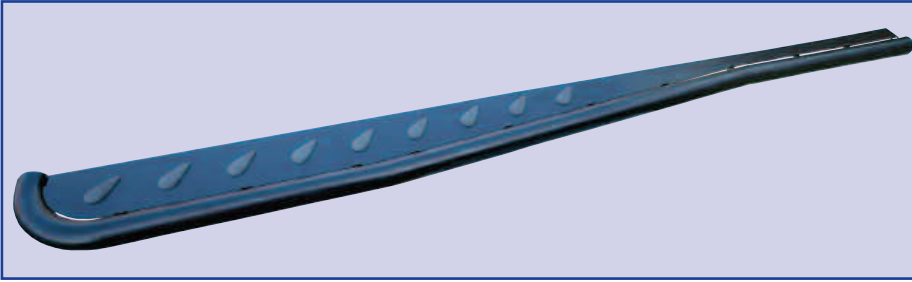

STC50032

DA5640

VTD500010

VTD500020

VTK500010

Discovery

DA4047	Discovery 1	Side runners	Black rubber	Pair
RTC9505AC	Discovery 1	Rear retractable step		
RTC9593AA	Discovery 1	Spare shock absorber for rear retractable step (RTC9505AC)		
STC8130AB	Discovery 1	Side runners	Chevron tread	Pair
DA4258	Discovery 2	Side runners - including mudflaps	Black rubber	Pair
KVL100040	Discovery 2	Spare shock absorber for rear retractable step		
STC50030	Discovery 2	Side runners - including mudflaps	Chevron tread	Pair
STC50031	Discovery 2	Side runners - including mudflaps	Oasis tread	Pair
STC50032	Discovery 2	Side runners	Stainless steel	Pair
DA5640	Discovery 3	Side runners		Pair
		Mudflaps - Front CAS500010PCL, Rear CAT500010PCL		
VTD500010	Discovery 3	Black steel side protection tubes		Pair
VTD500020	Discovery 3	Stainless steel side protection tubes		Pair
VTK500010	Discovery 3	Side runners		Pair

Britpart have a wide range of steps
to suit your vehicle

SIDE & REAR STEPS - continued

STC53077

STC53078

LR002773

LR003318

LR003840

Freelander

STC53077	Freelander - from 2002 onwards	Side runner	Black	Pair
STC53078	Freelander - from VIN2A000001	Side runner	Stainless steel	Pair
LR002773	Freelander 2	Body side step	Rubber top	Pair
LR003318	Freelander 2	Body side step - tube type	Stainless steel	Pair
LR003840	Freelander 2	Body side step - tube type	Black	Pair