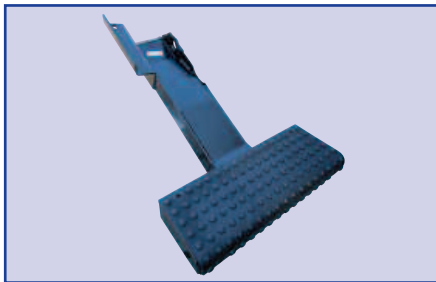

IN THIS SECTION....

SIDE & REAR STEPS

Defender	25
Discovery	26
Freelander	27
Range Rover	28

SIDE & REAR STEPS

DA4046

DA4060

DA4070

DA4070B

DA4101

STC7631

Defender

DA4046	90 including Td5	Side step - pair	Chequer plate
DA4060	110 including Td5	Side step - pair	Rubber top
DA4070		Rear tow ball step - double	Zinc plated
DA4070B		Rear tow ball step - double	Black
DA4101	90 including Td5	Side step - pair	Rubber top
STC7631		Side step	Folding
STC7632		Rear door step	Folding

STC7632

SIDE & REAR STEPS - continued

DA4047

RTC9505AC

STC8130AB

DA4258

STC50030

STC50031

STC50032

DA5640

VTD500010

VTD500020

VTK500010

Discovery

DA4047	Discovery 1	Side runners	Black rubber	Pair
RTC9505AC	Discovery 1	Rear retractable step		
RTC9593AA	Discovery 1	Spare shock absorber for rear retractable step (RTC9505AC)		
STC8130AB	Discovery 1	Side runners	Chevron tread	Pair
DA4258	Discovery 2	Side runners - including mudflaps	Black rubber	Pair
KVL100040	Discovery 2	Spare shock absorber for rear retractable step		
STC50030	Discovery 2	Side runners - including mudflaps	Chevron tread	Pair
STC50031	Discovery 2	Side runners - including mudflaps	Oasis tread	Pair
STC50032	Discovery 2	Side runners	Stainless steel	Pair
DA5640	Discovery 3	Side runners		Pair
		Mudflaps - Front CAS500010PCL, Rear CAT500010PCL		
VTD500010	Discovery 3	Black steel side protection tubes		Pair
VTD500020	Discovery 3	Stainless steel side protection tubes		Pair
VTK500010	Discovery 3	Side runners		Pair