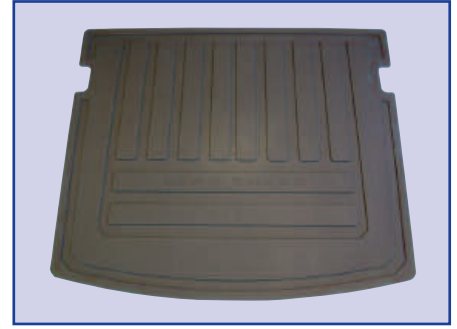

LOADSPACE LINERS - continued

LR002516

Shown here flat

Freelander

DA4171	Freelander
STC50435	Freelander
LR002516	Freelander 2 Rubber
LR002424	Freelander 2 Half length moulded rigid
LR002425	Freelander 2 Luggage compartment protection

Shown here flat

Range Rover

DA4170	Range Rover P38 3" Raised edge
EBF500050	Range Rover Sport Luggage compartment protection
EAH000110PMA	Range Rover L322 Loadspace rubber mat
EBF000040	Range Rover L322 Rigid loadspace protector
LR003894	Range Rover L322 Loadspace rubber mat