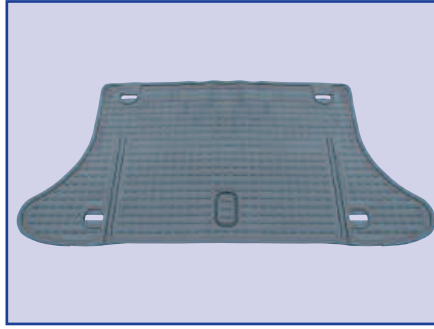

LOADSPACE LINERS - continued

STC50435

Shown here flat

Freelander

DA4171	Freelander
STC50435	Freelander
LR002516	Freelander 2 Rubber
LR002424	Freelander 2 Half length moulded rigid
LR002425	Freelander 2 Luggage compartment protection

Shown here flat

Range Rover

DA4170	Range Rover P38 3" Raised edge
EBF500050	Range Rover Sport Luggage compartment protection
EAH000110PMA	Range Rover L322 Loadspace rubber mat
EBF000040	Range Rover L322 Rigid loadspace protector
LR003894	Range Rover L322 Loadspace rubber mat