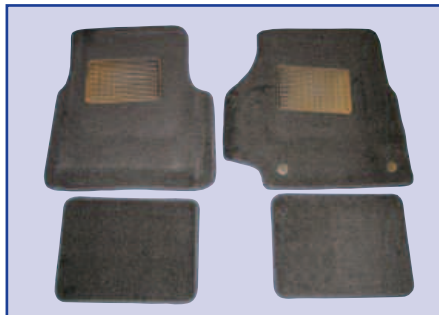

DA4430

DA4431

Rubber Over Mats

DA4422	Series 2 & 3	Front
DA4423	Defender	Front
DA4424	Discovery Td5	Front
DA4425	Discovery Td5	Rear
DA4426	Discovery - 1989 - 1998	Front
DA4427	Discovery - 1989 - 1998	Rear
DA4428	Freelander - 1997 on	Front
DA4429	Freelander - 1997 on	Rear
DA4430	Range Rover - 1994 - 2003	Front
DA4431	Range Rover - 1994 - 2003	Rear

Note - Quality fitted mats, black and in pairs.

MATS - continued**DA4022BLACK****DA4023GREY****DA4024BLUE****Carpet Mat Sets**

DA4022BLACK	Defender - 5 Speed	Black
DA4023BLACK	Discovery	Black
DA4023BLUE	Discovery	Blue
DA4023GREY	Discovery	Grey
DA4024BLACK	Range Rover Classic - 1986 on	Black
DA4024BLUE	Range Rover Classic - 1986 on	Blue
DA4024GREY	Range Rover Classic - 1986 on	Grey