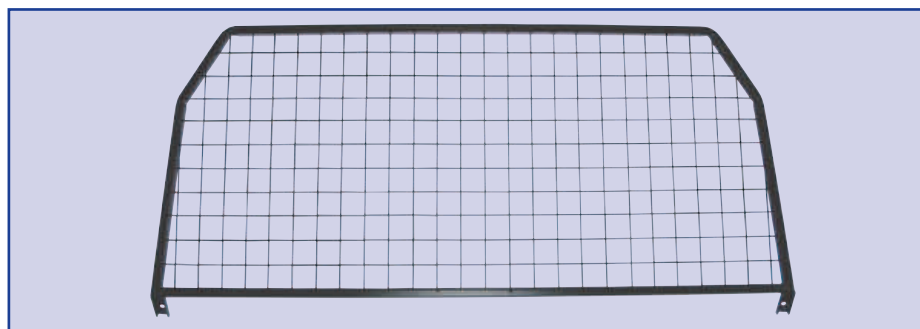

Discovery 1 dash trim kit

DA2090	Black
DA2091	Blue
DA2096	Grey
DA2098	Brown

Put a stop to the dreaded dash peel!

DA2091

DA2098 - FITTED

DOG GUARDS

DA4027

STC7555