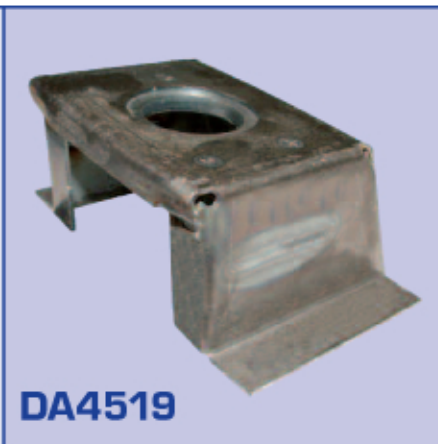

Contact sales for prices!

NOVEMBER 2008

DA4518

Defender/Discovery 1/
Range Rover Classic
Rear axle spring mount
40mm lift

DA4527

Defender/Discovery 1/
Range Rover Classic
Rear axle spring mount
Standard

DA4519

Discovery 1
Rear body mount

Light Bar

Defender
non-air con
DA5624

excludes
lights

Gear Box Gaiters

Got a Defender with a tatty gear box gaiter? Well replace it with a smart new hard wearing one from Britpart!

DA5498 Grey

DA5499 Black

Alloy gear stick knob set - DA5500

BE PART OF IT!